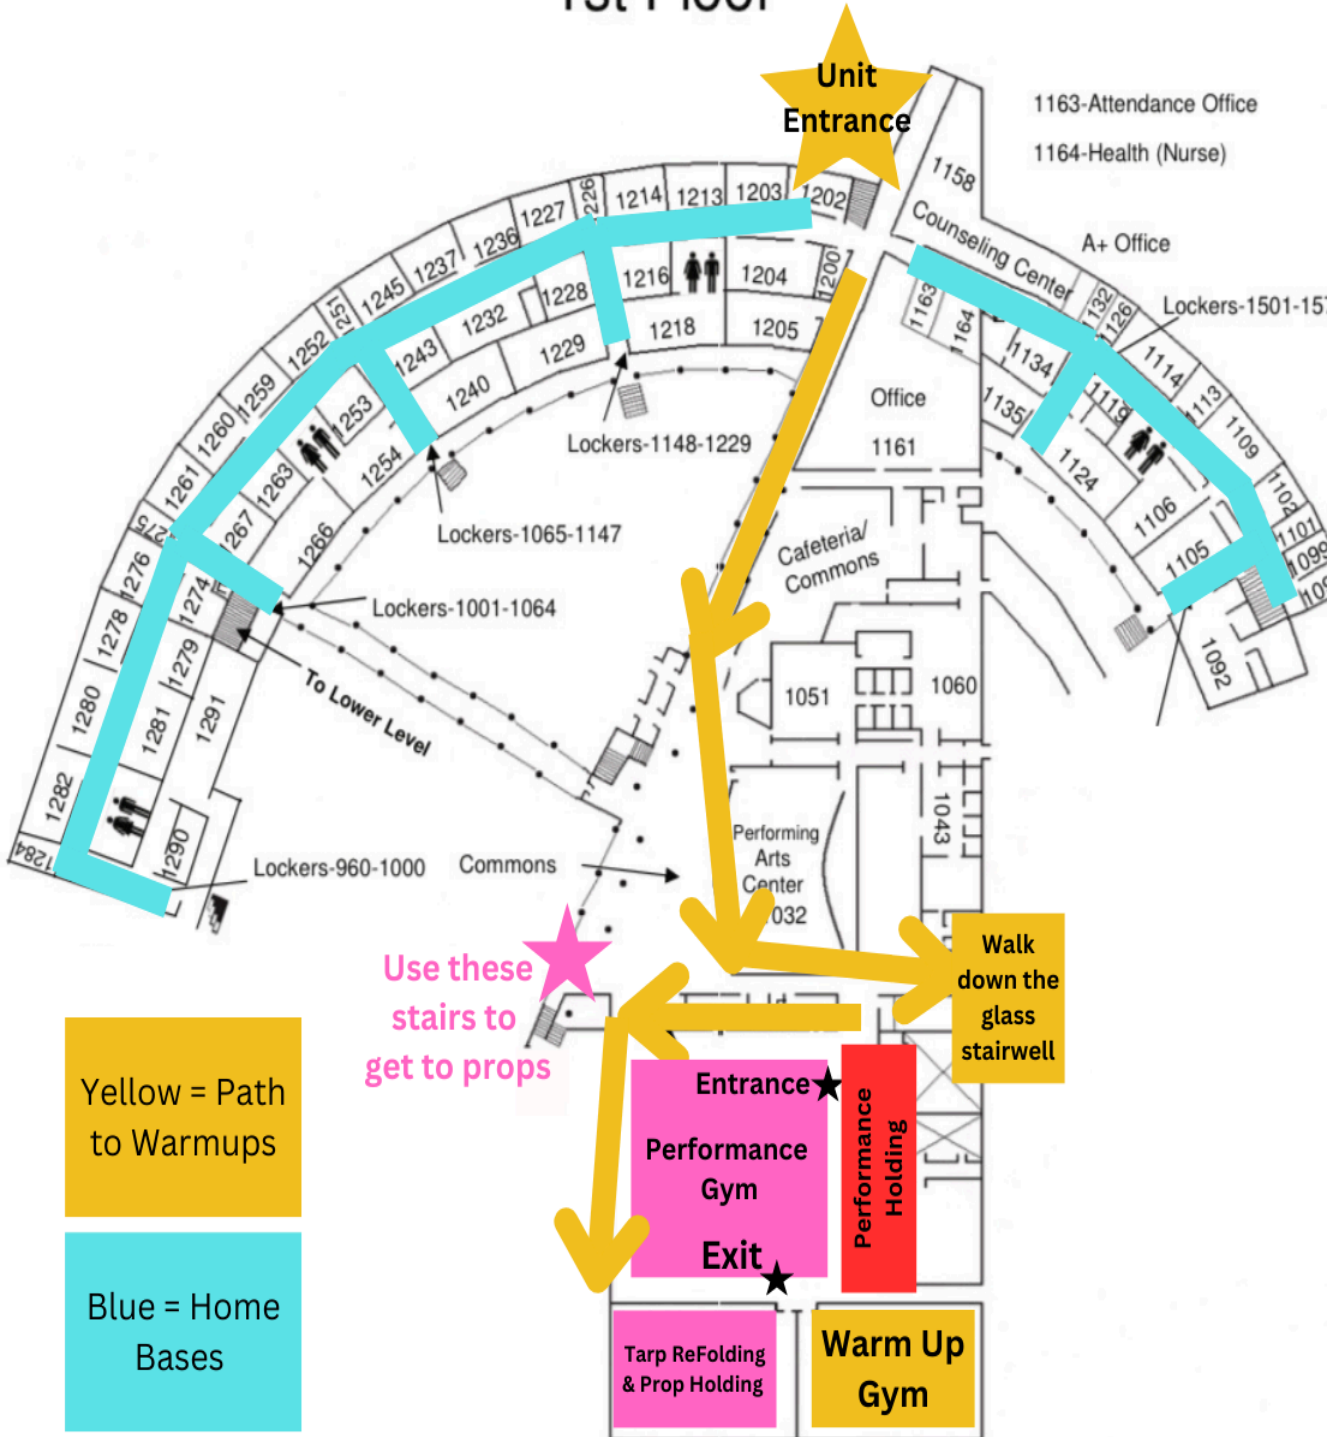

Bus
Parking

Bus Drop off
& parking

Spectator
Parking

Spectator
Entrance

Unit
Entrance

Props

Truck/Trailer
parking

Truck/Trailer Entrance Only

SW WARD RD

Lee's Summit West

1st Floor

Yellow = Path to Warmups

Blue = Home Bases

Lee's Summit West 2nd Floor