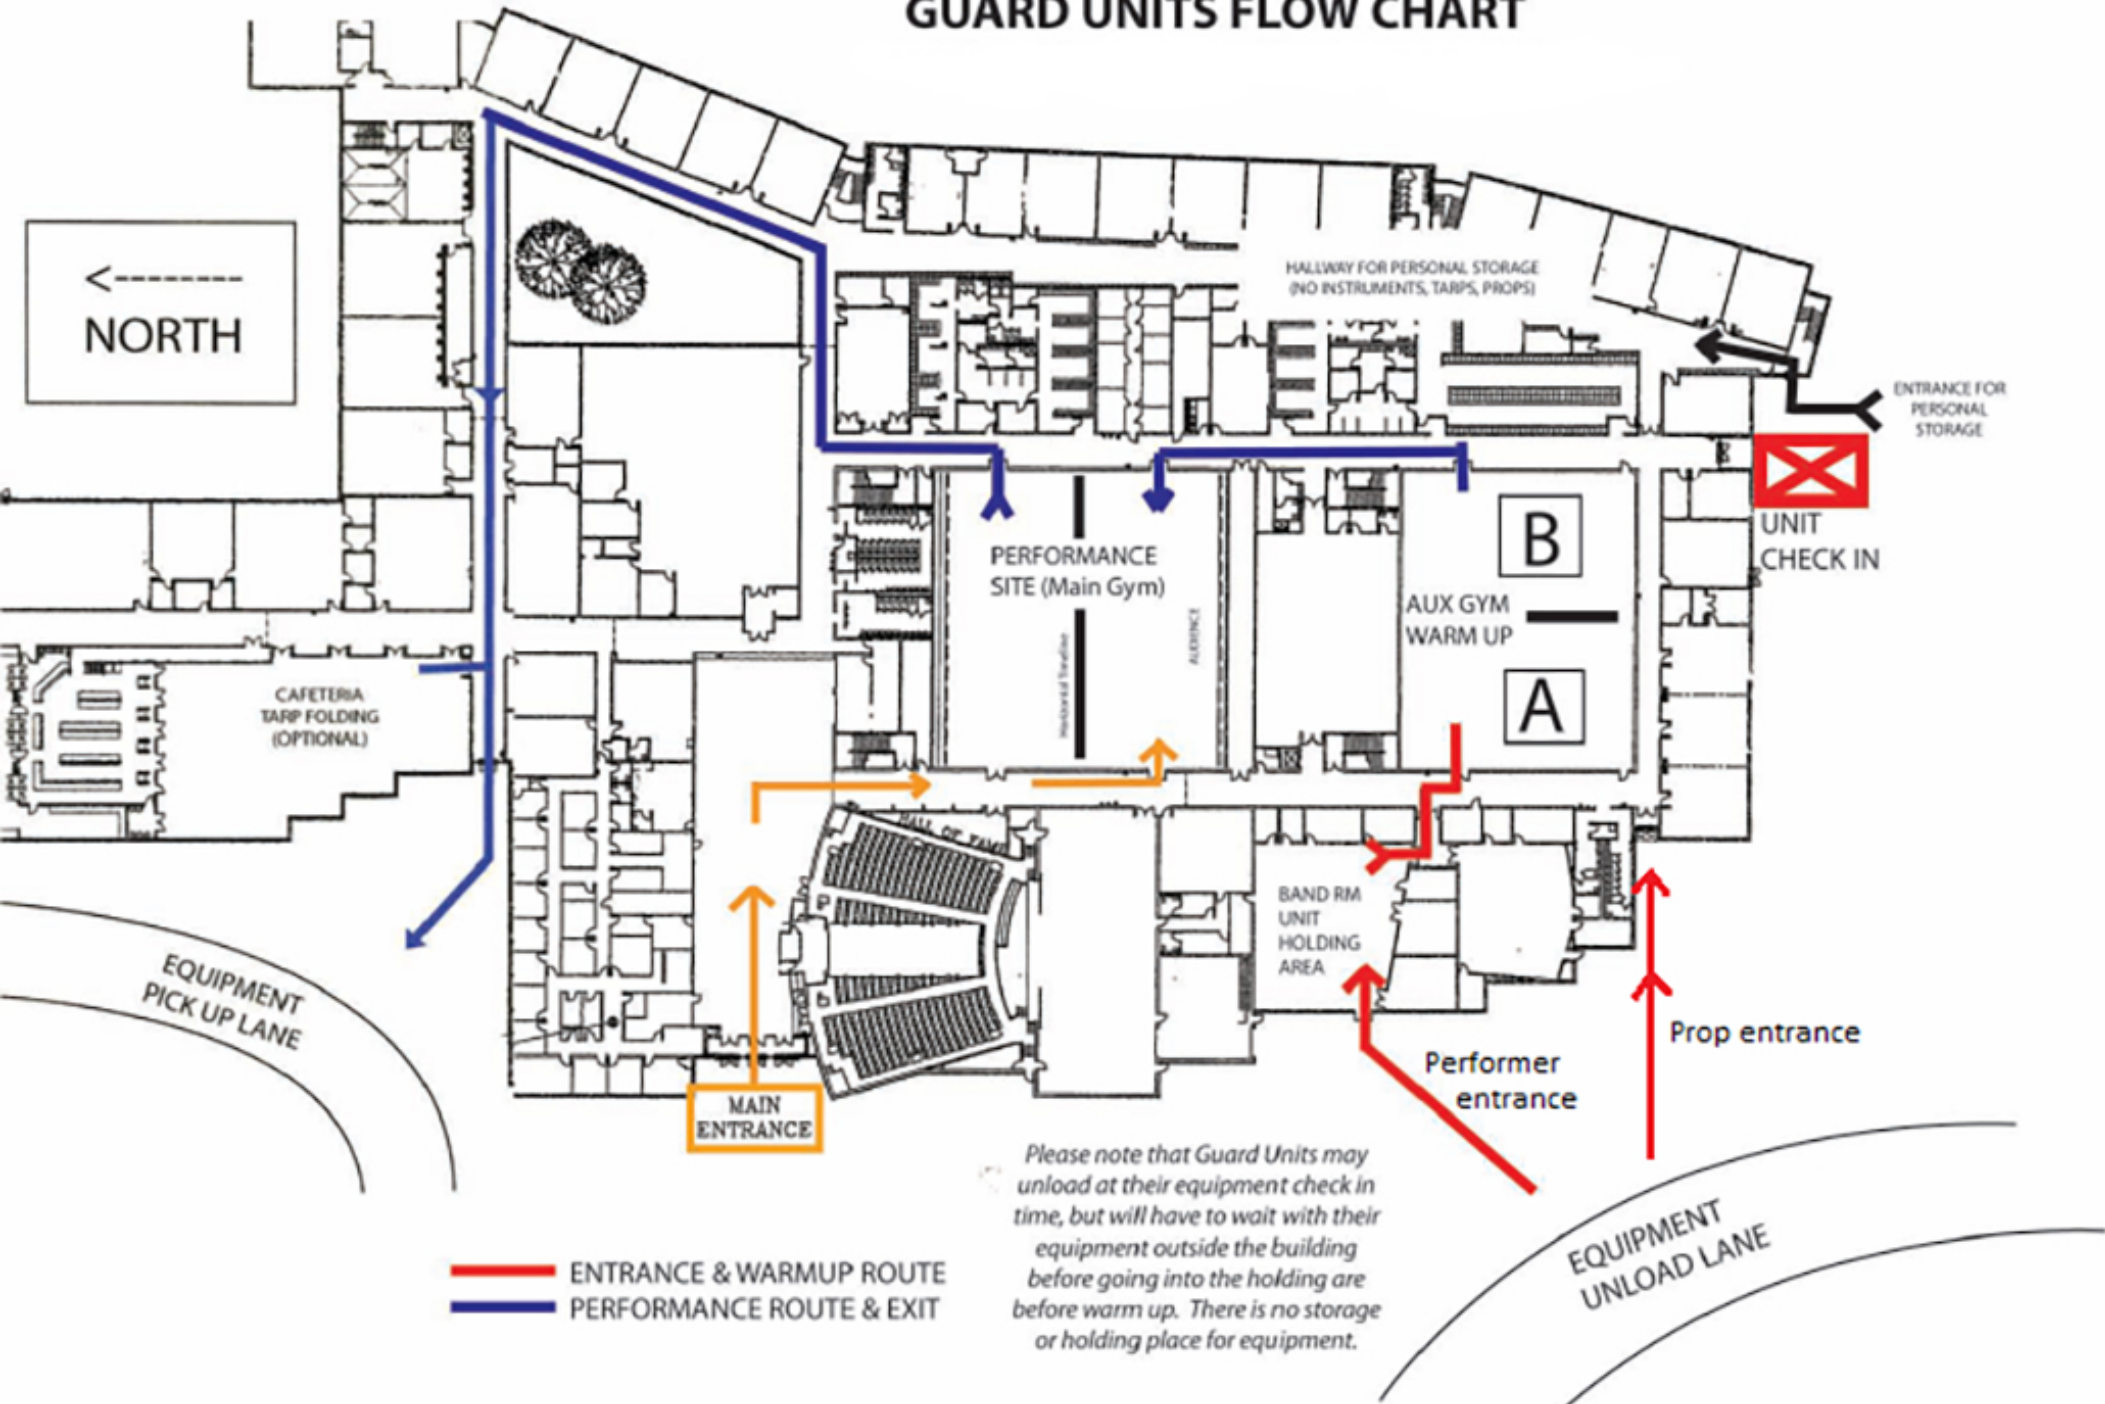

GUARD UNITS FLOW CHART

Please note that Guard Units may unload at their equipment check in time, but will have to wait with their equipment outside the building before going into the holding area before warm up. There is no storage or holding place for equipment.