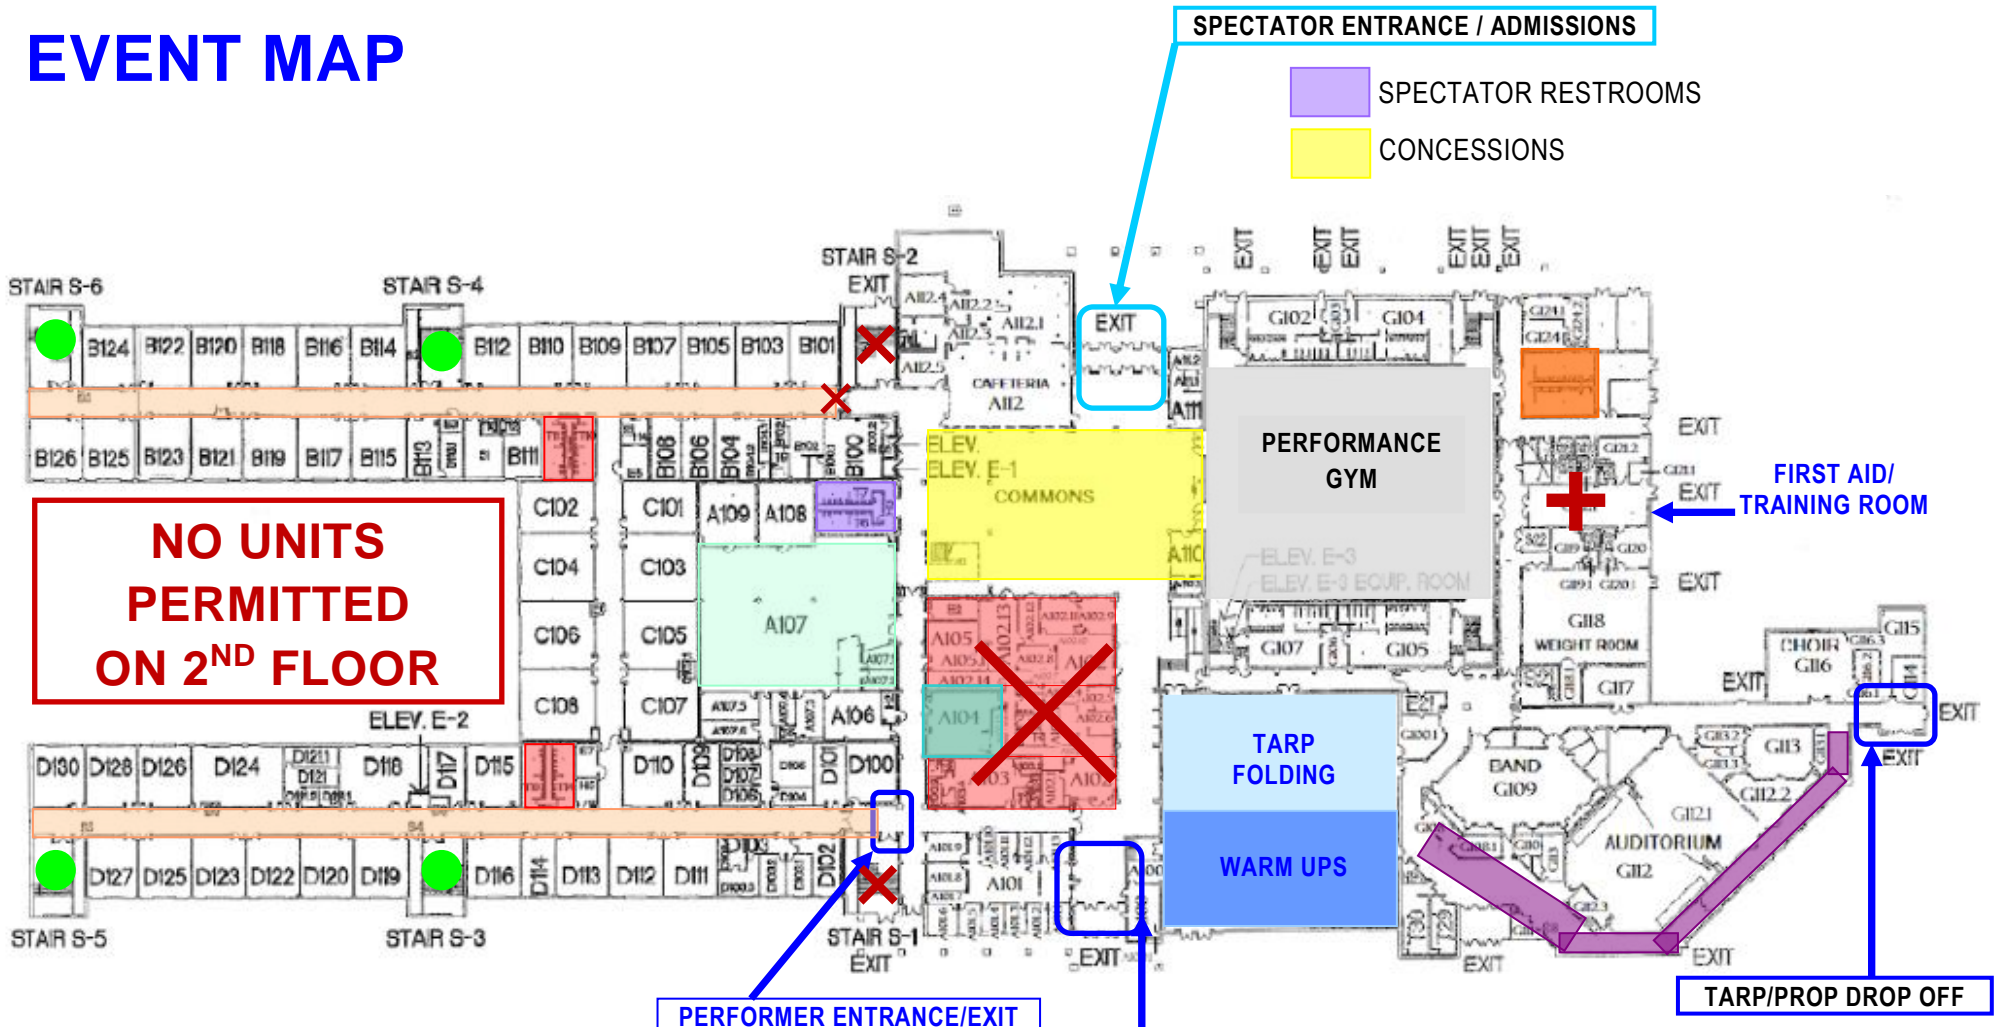

EVENT MAP

- BUS DRIVER AREA
- TARP / PROP STORAGE
- PERFORMER RESTROOM/CHANGING ROOMS
- ASSIGNED UNIT AREAS
- STAIRWELL ACCESS TO LOWER LEVEL
- X OFF-LIMITS AREA
- CRITIQUE ROOM

M I D - C O N T I N E N T