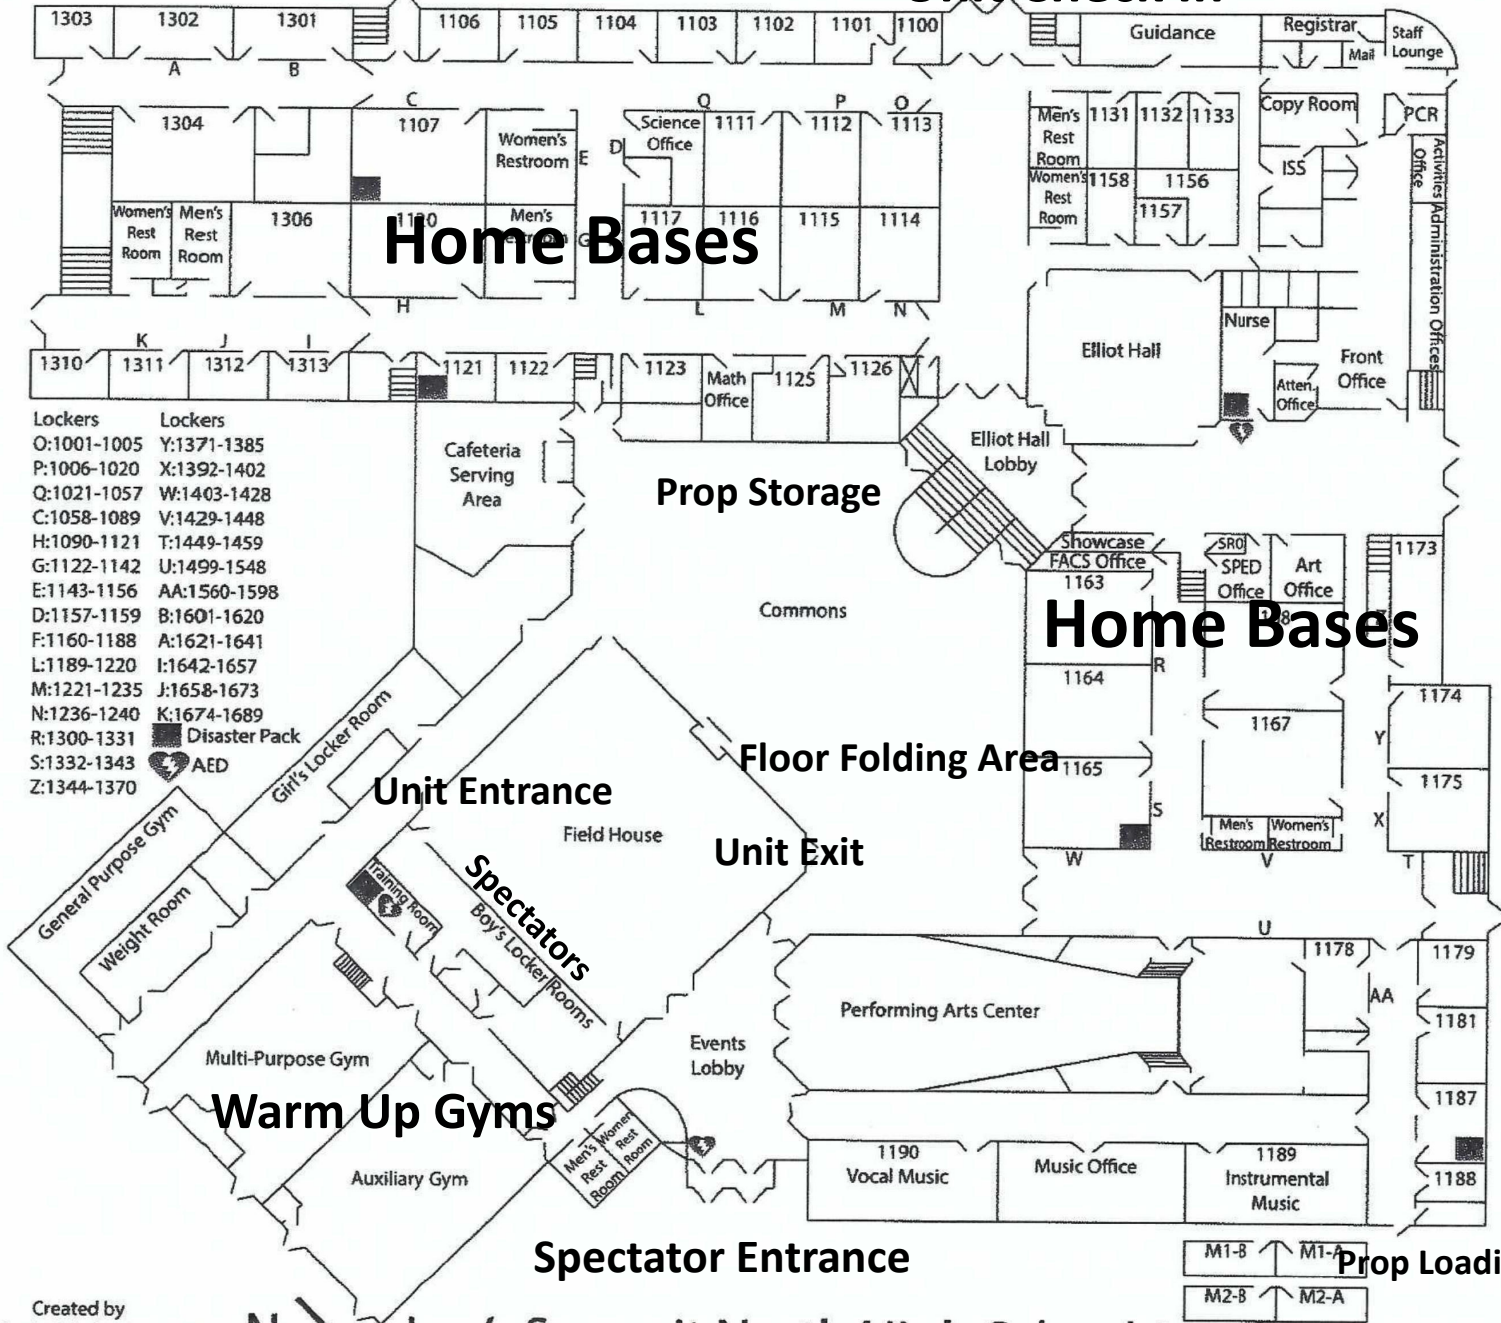

# Unit Check In

**Home Bases**

**Home Bases**

**Warm Up Gyms**

## Lee's Summit North High School 1st Floor

Created by  
Kevin Schulmeister  
Class of 2013

M1-B M1-A  
M2-B M2-A  
**Prop Loading/Unloading**

Created by  
Kevin Schulmeister  
Class of 2013

# Lee's Summit North High School 2nd Floor