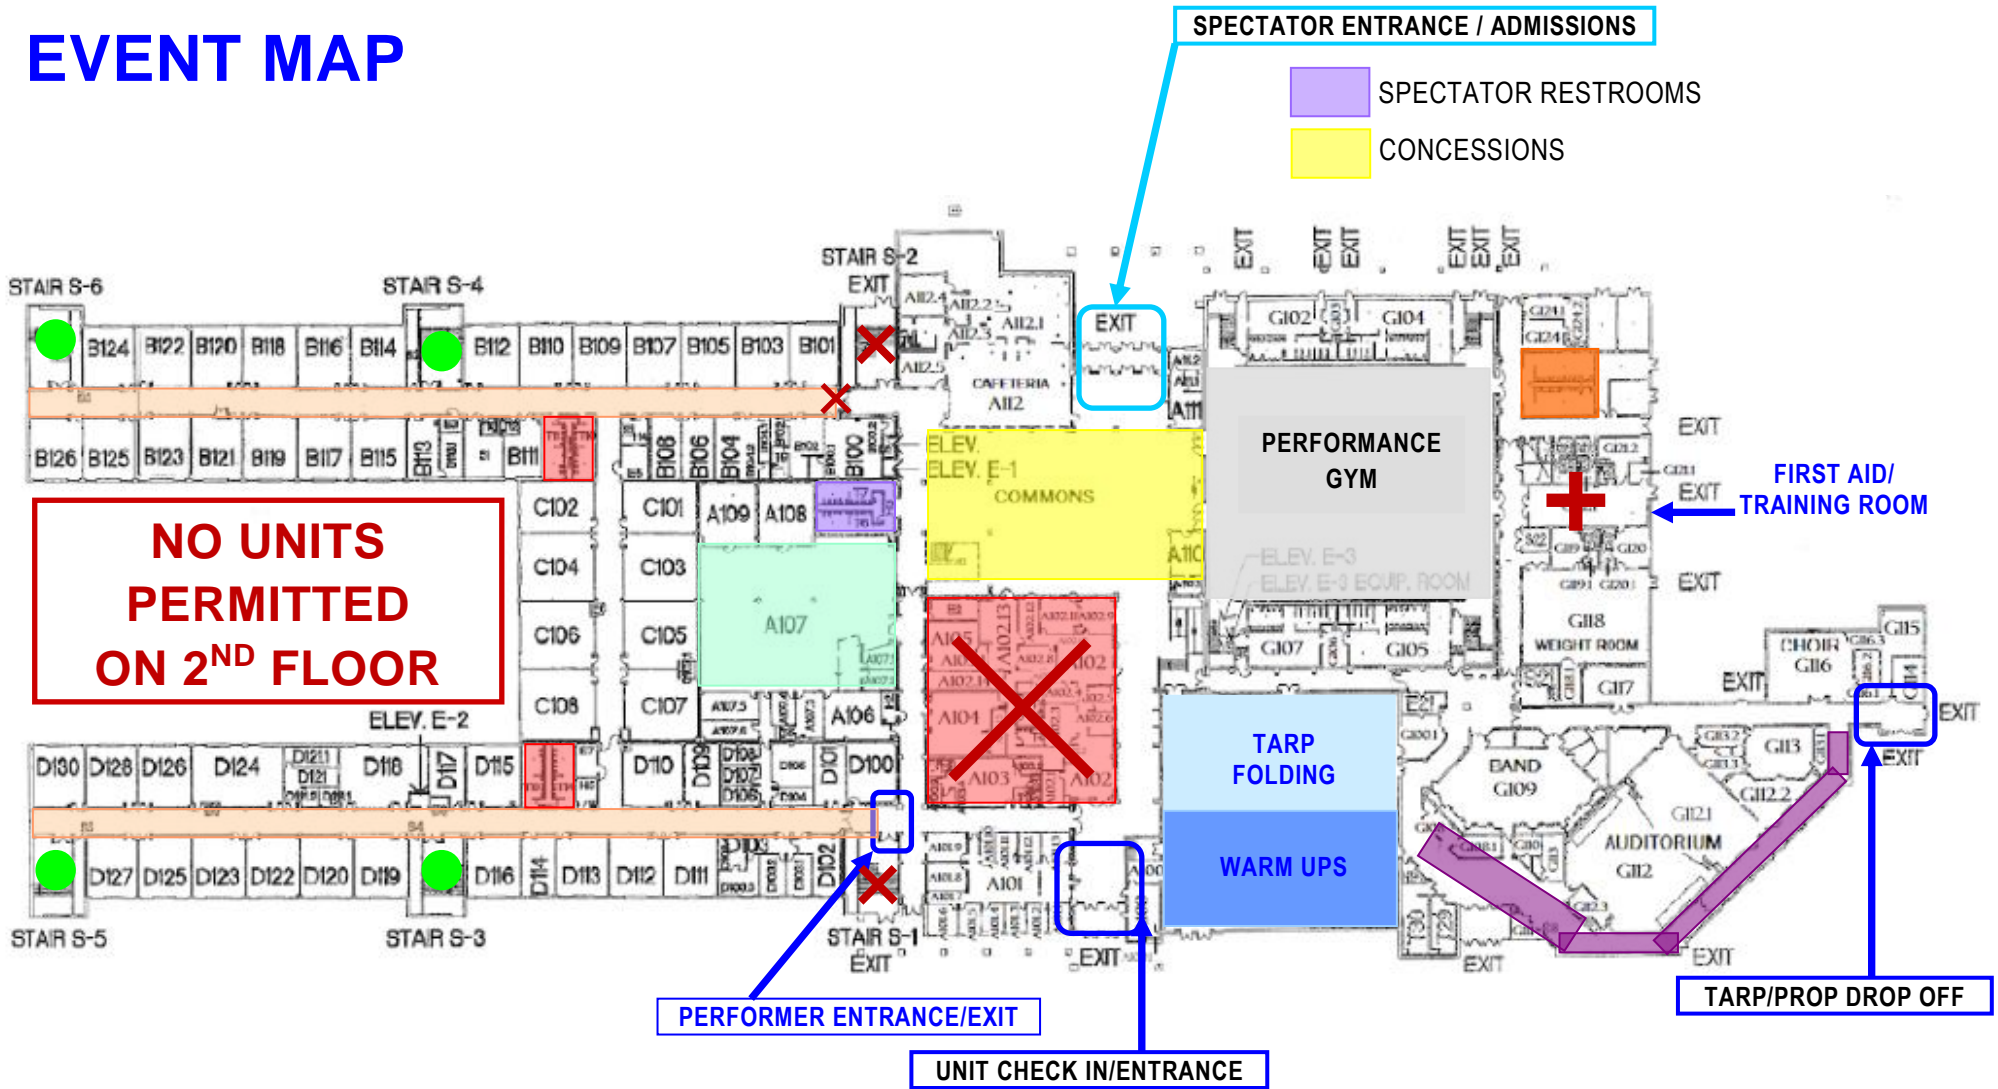

EVENT MAP

- BUS DRIVER AREA
- TARP / PROP STORAGE
- PERFORMER RESTROOM/ CHANGING ROOMS
- ASSIGNED UNIT AREAS
- STAIRWELL ACCESS TO LOWER LEVEL
- X OFF-LIMITS AREA

M I D - C O N T I N E N T

FRANCIS HOWELL HIGH SCHOOL