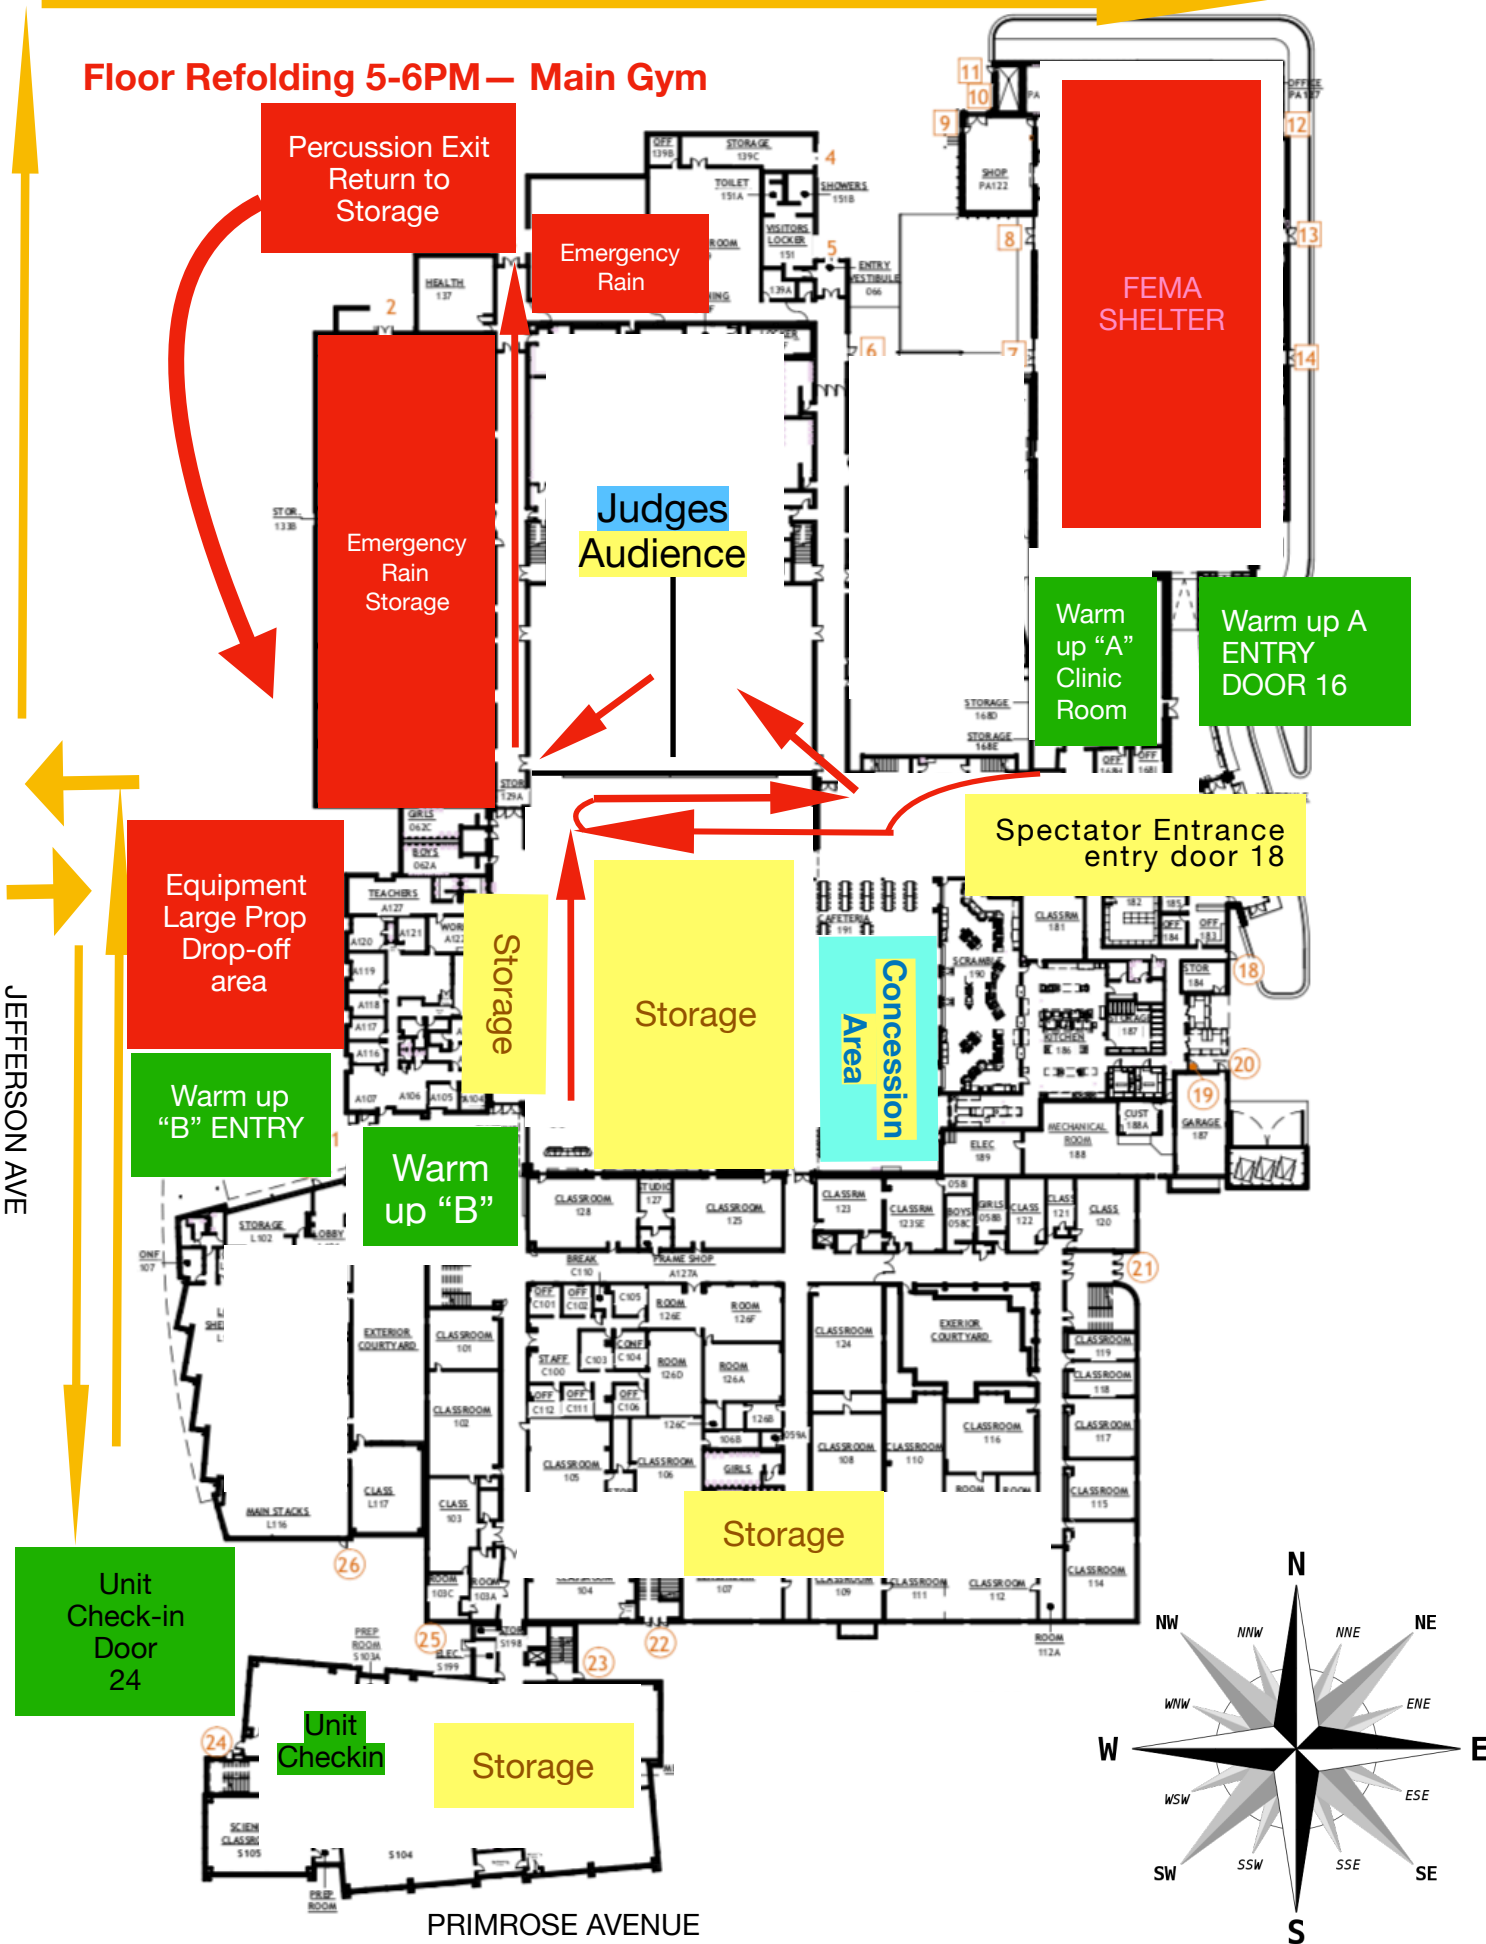

Percussion Flow - Kickapoo

To Bus Parking

Floor Refolding 5-6PM – Main Gym

JEFFERSON AVE

PRIMROSE AVENUE