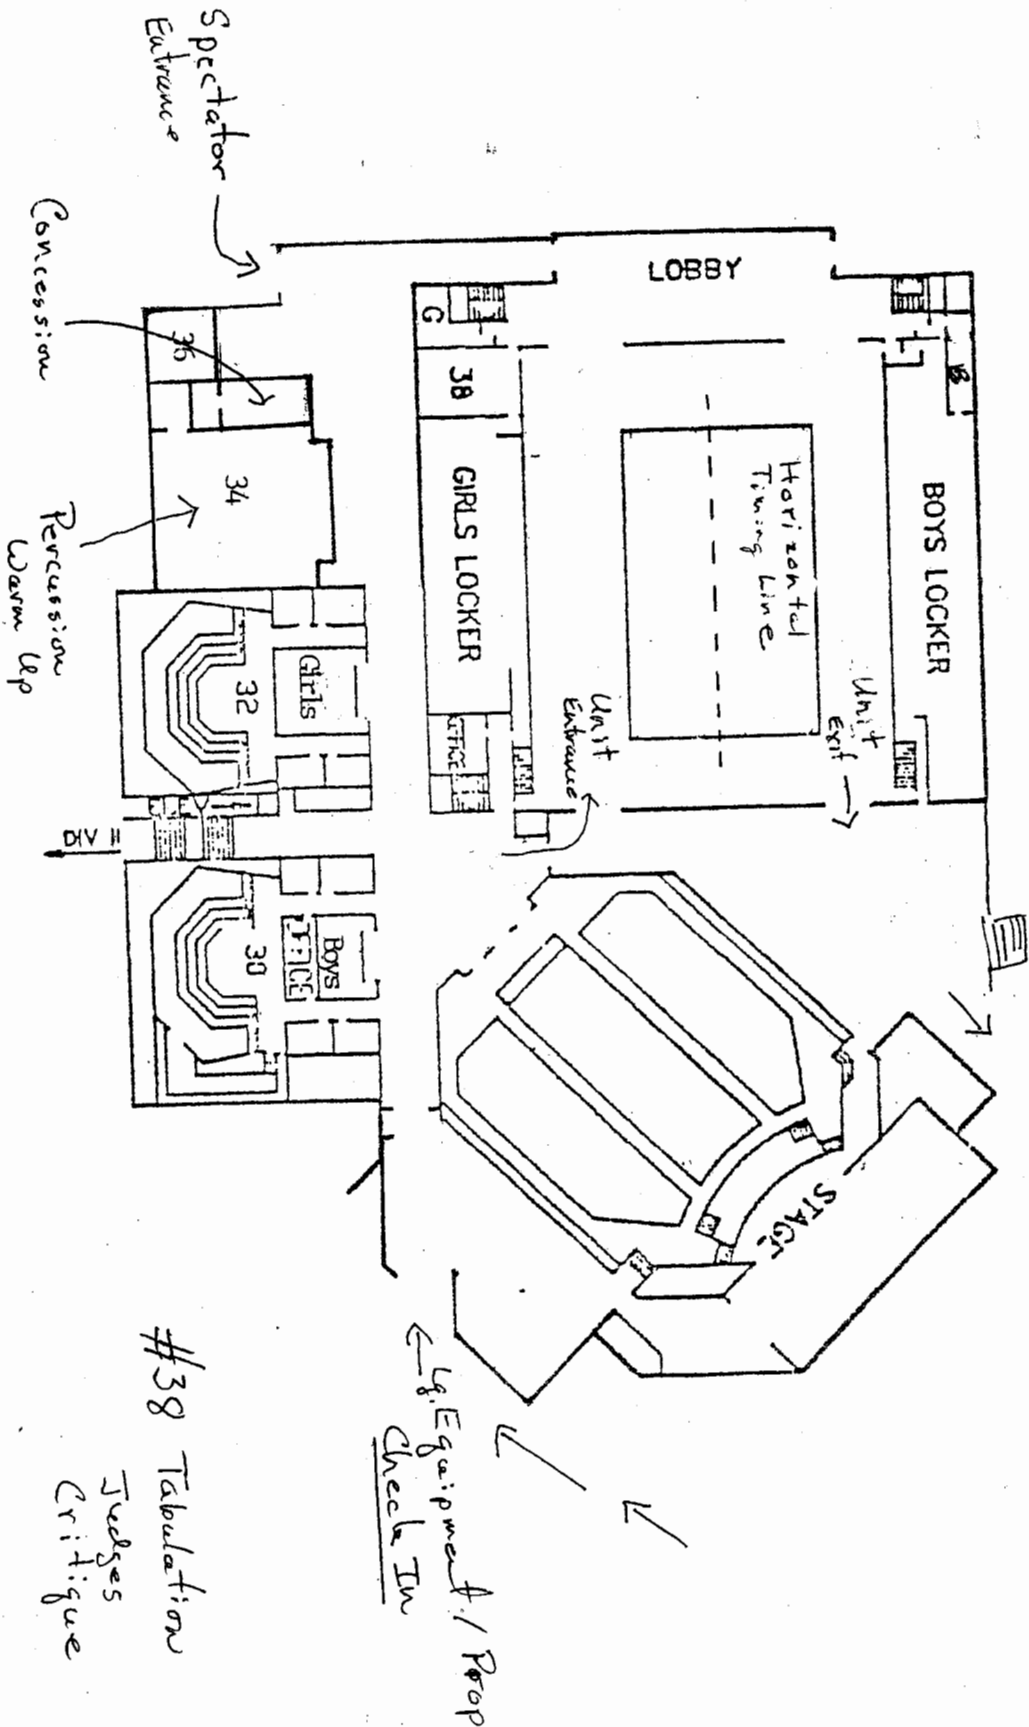

Parking Lot

Performers home base  
is in the cafeteria under  
the field house.

# FIELD HOUSE - CAMPBELL CENTER MAIN LEVEL

Load Equip.  
after Performance

← Equipment / Prop  
Check In

#38 Tabulation  
Judges  
Critique