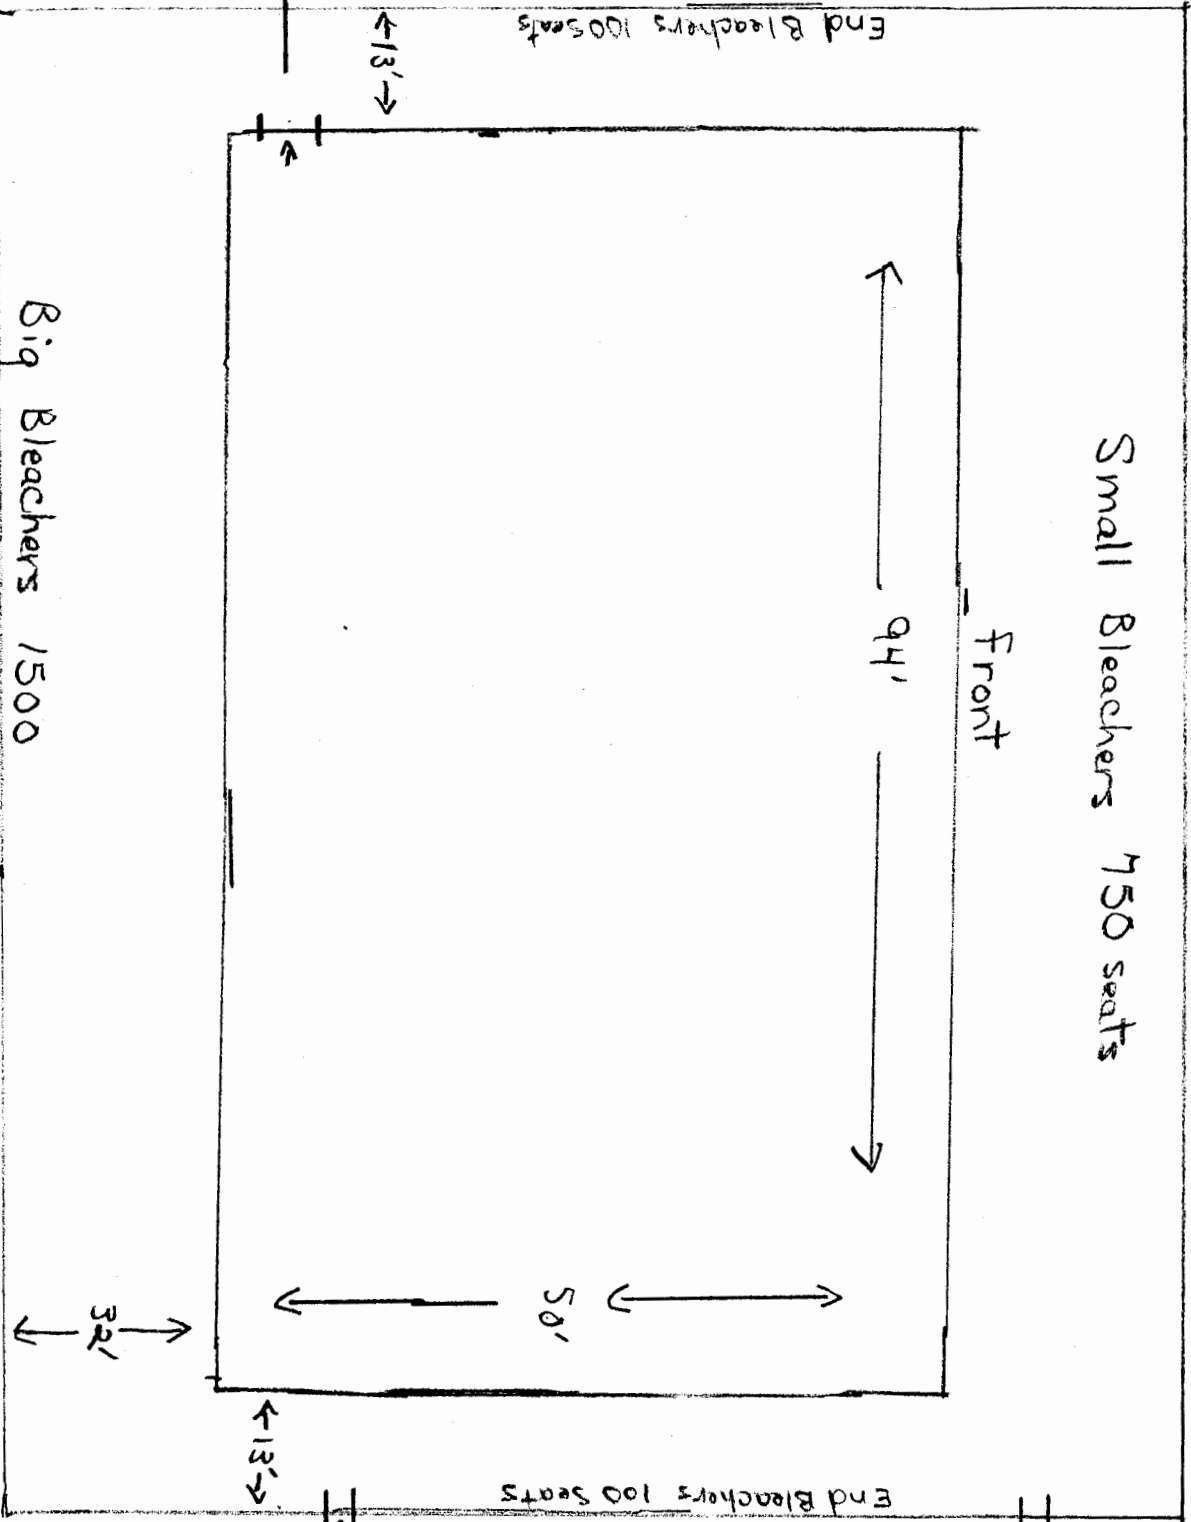

Mezzanine 750 seats

N  
W—+—E  
S

Small Bleachers 750 seats

Front

94'

50'

32'

13'

13'

End Bleachers 100 seats

End Bleachers 100 seats

Big Bleachers 1500

Big Gym

Guard Entrance

Weather Permitting Guard exit