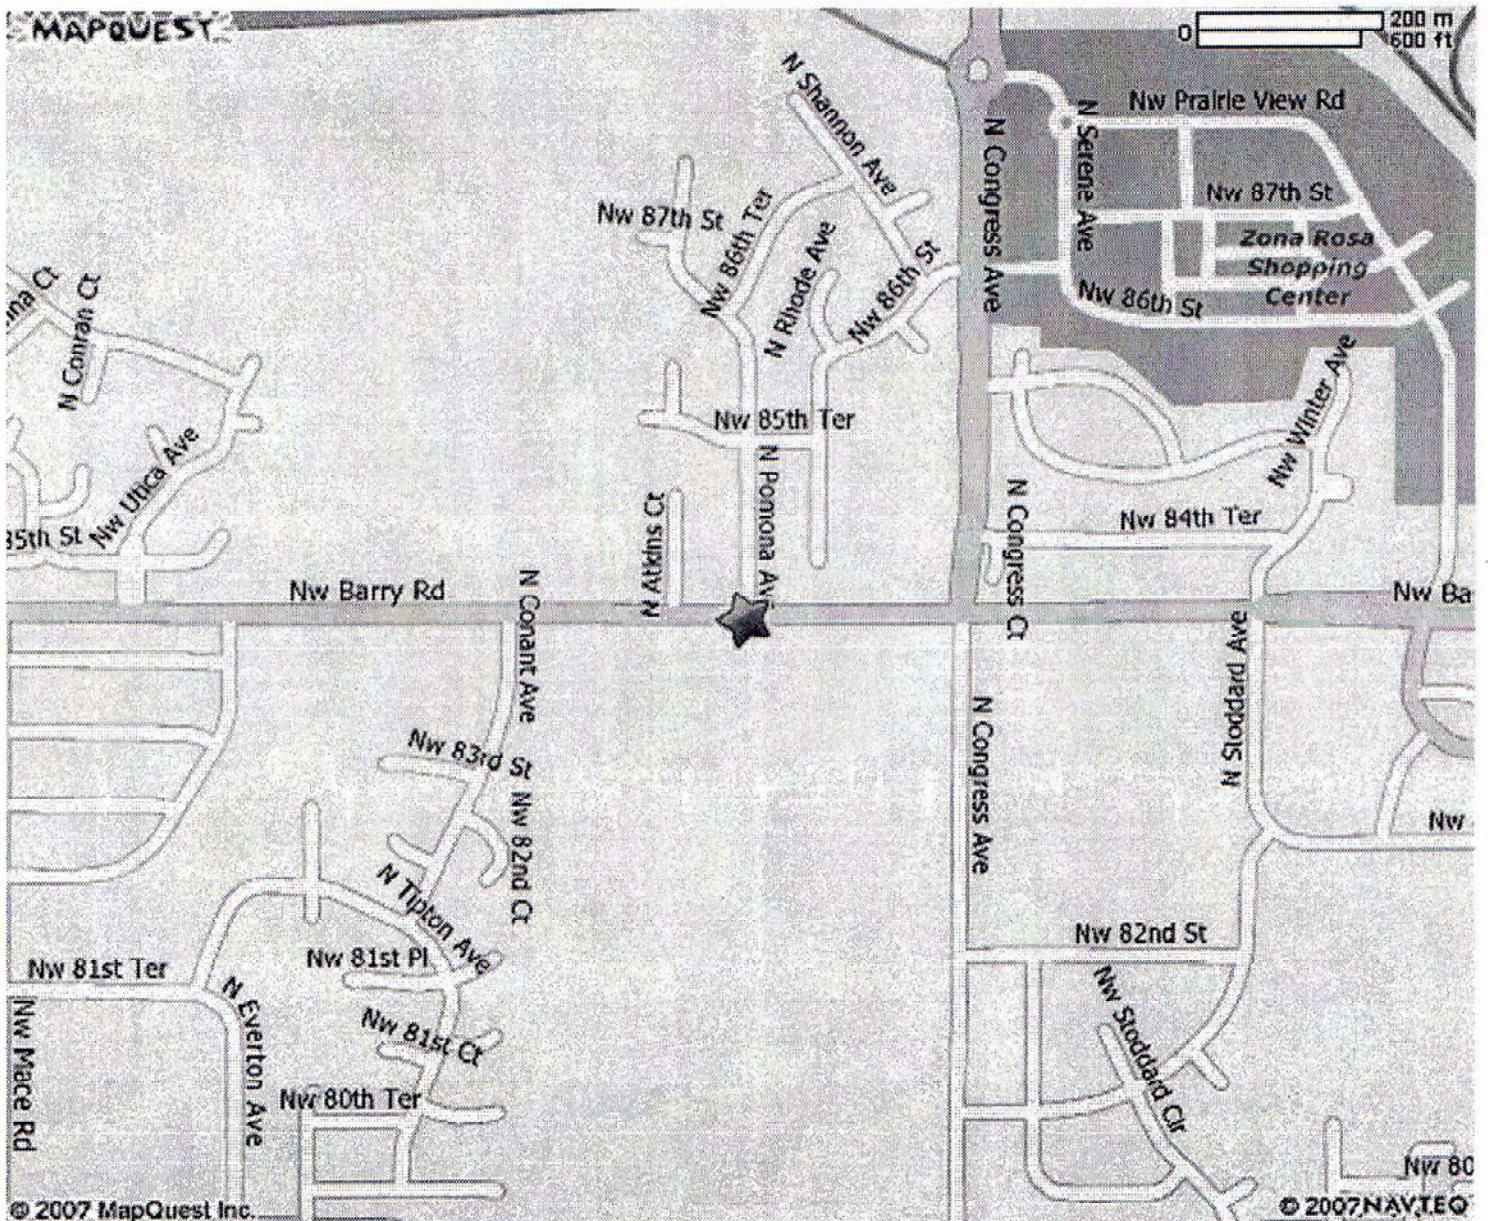

MAPQUEST

7701 Nw Barry Rd
Kansas City MO
64153-1731 US

Notes:

All rights reserved. Use Subject to License/Copyright

This map is informational only. No representation is made or warranty given as to its content. User assumes all risk of use. MapQuest and its suppliers assume no responsibility for any loss or delay resulting from such use.