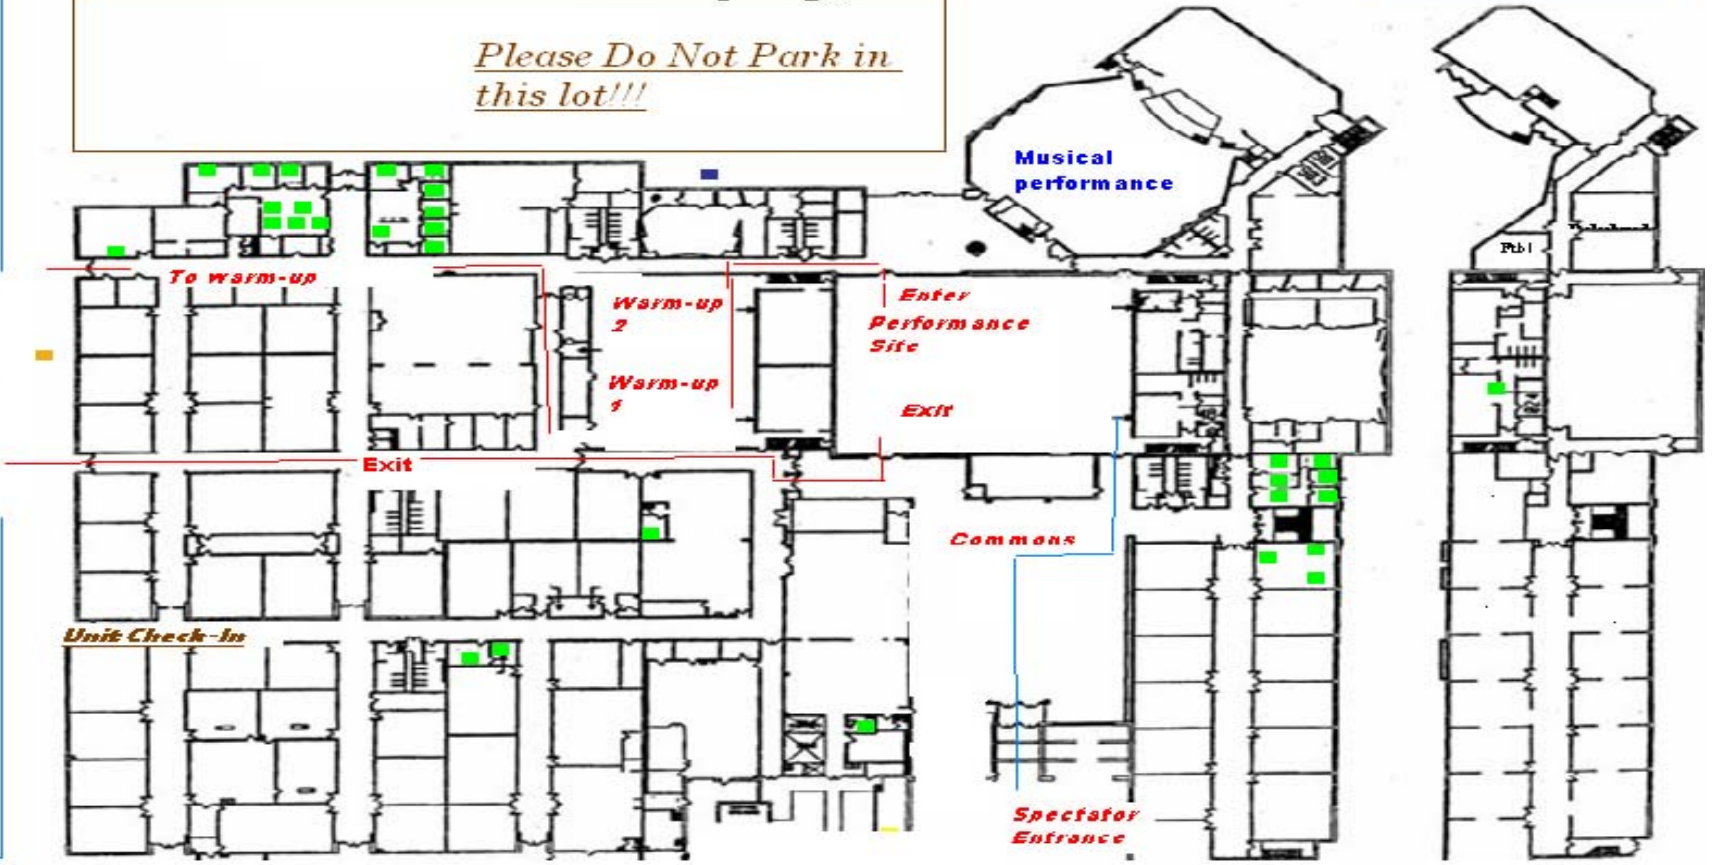

Blue Springs South High School Campus Map
1200 SE Adams Dairy Parkway
Blue Springs, MO 64014

Do Not Park

Please Do Not Park in this lot!!!

Bus Parking/Warm-up

Spectator parking